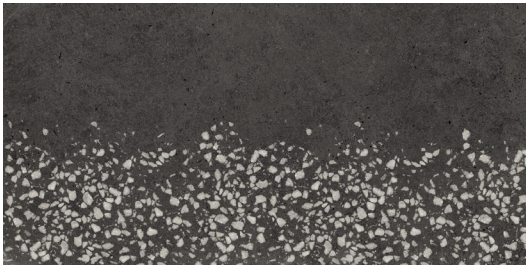

### Colors

CTVIWHI12241P WHITE 12" x 24"

CTVISWH12241P SPECKLE WHITE 12" x 24"

CTVIBLK12241P BLACK 12" x 24"

CTVISBL12241P SPECKLE BLACK 12" x 24"